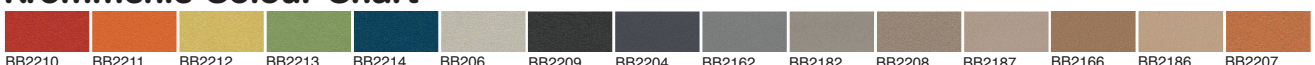

Ink

Electric Blue

Jade

Spearmint

Octane

Stately

Azure

Koala

Sage

Porcelain

Stonewash

Atlantis

Noir

Charcoal

Silver

Myst

Civic

Krommenie Colour Chart

BB2210

BB2211

BB2212

BB2213

BB2214

BB206